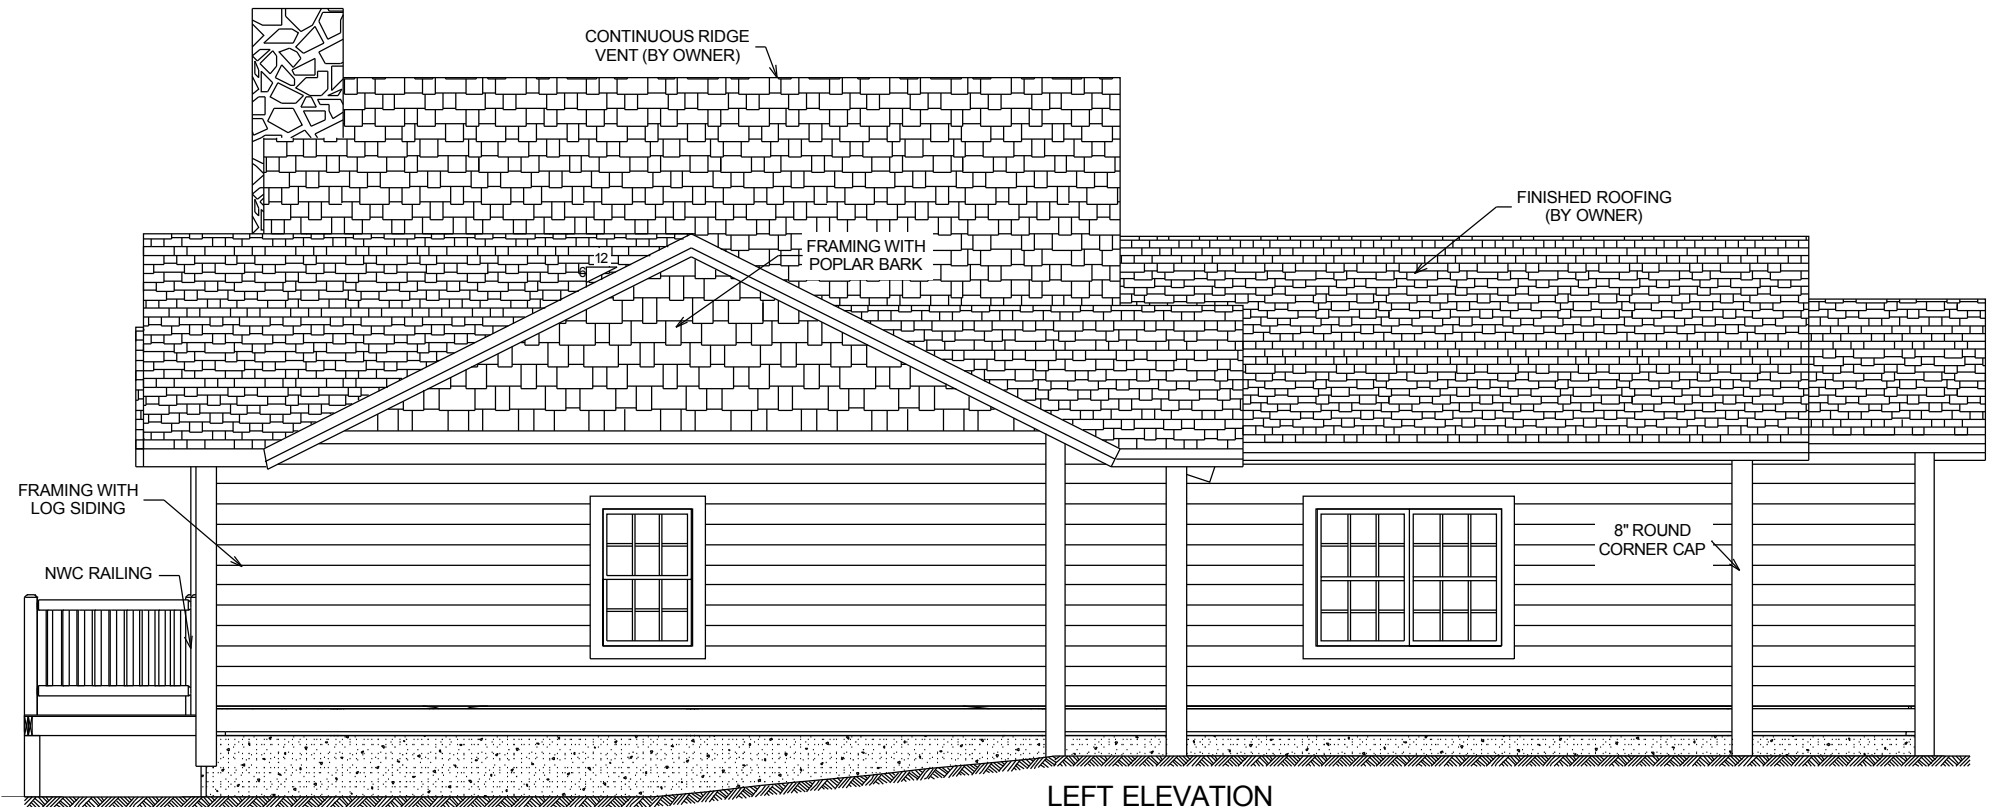

LEFT ELEVATION
NOTE: GRADE CONDITIONS TO
BE VERIFIED ON SITE