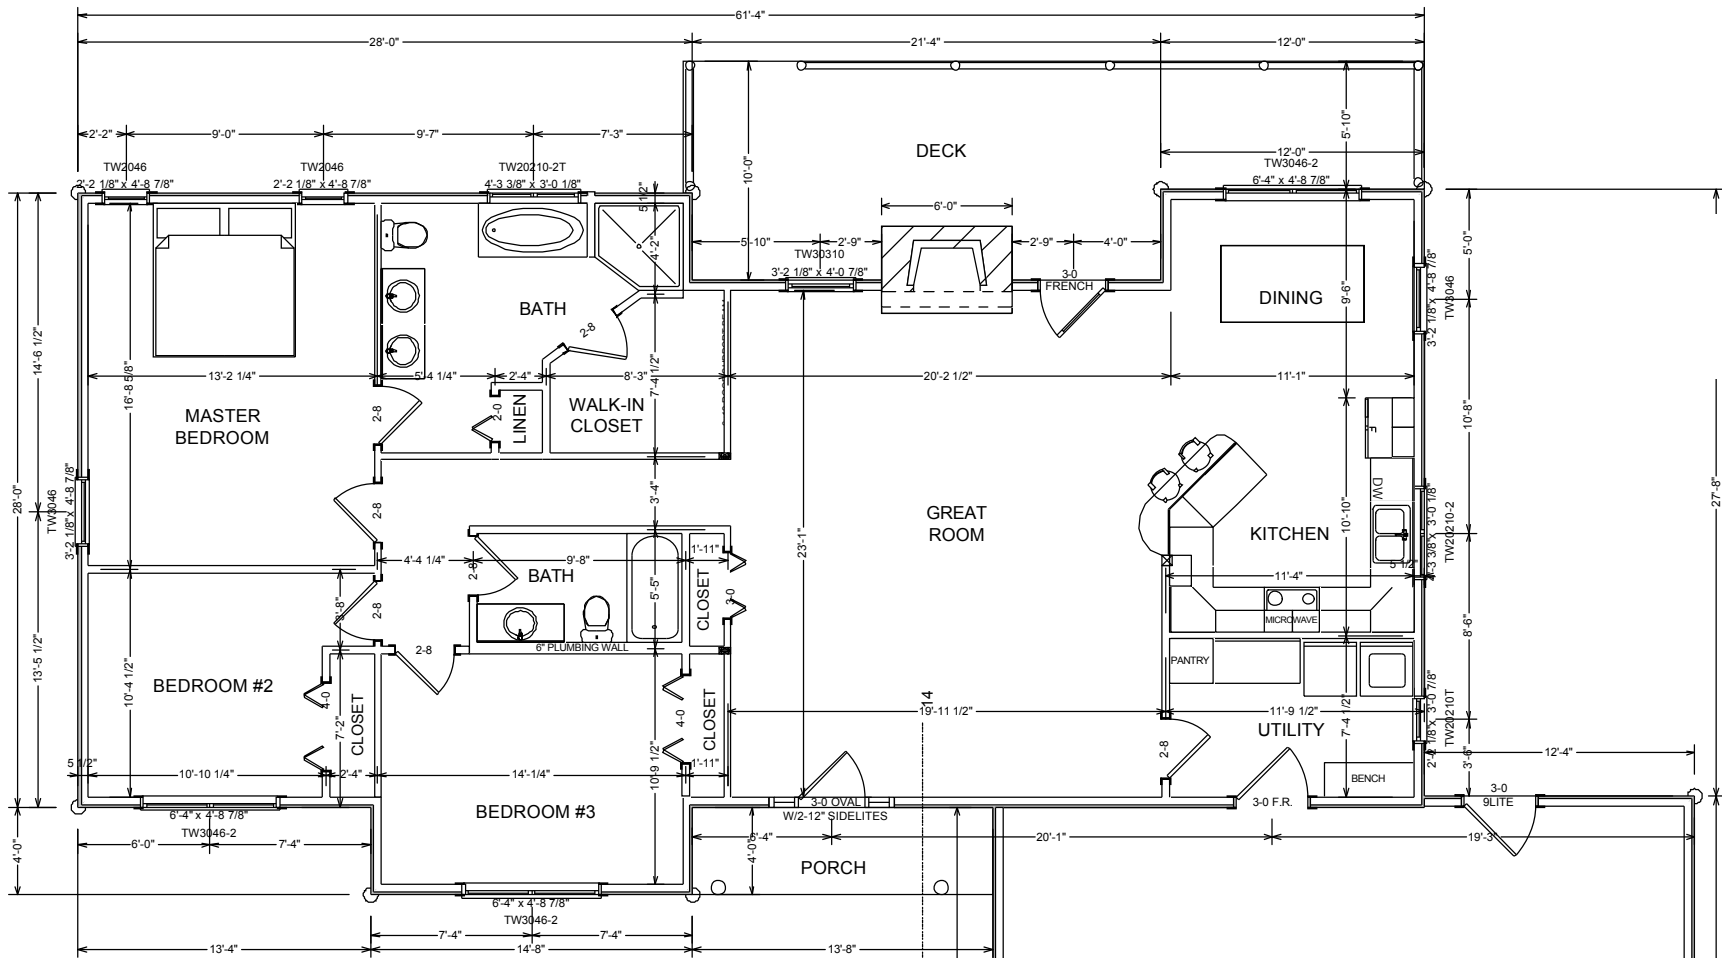

natural element homes

THE REDBUD RETREAT

114 County Road 577 <> Englewood, Tennessee <> 1-866-618-6564 <> www.NaturalElementHomes.com

© 2011 Natural Element Homes, LLC

MAIN FLOOR PLAN

SQUARE FOOTAGE	
HEATED AREAS:	
FIRST FLOOR.....	1693
HEATED TOTAL.....	1693
UNHEATED AREAS:	
DECK/PORCH/AREA.....	340
GARAGE.....	858
CRAWL SPACE.....	1675