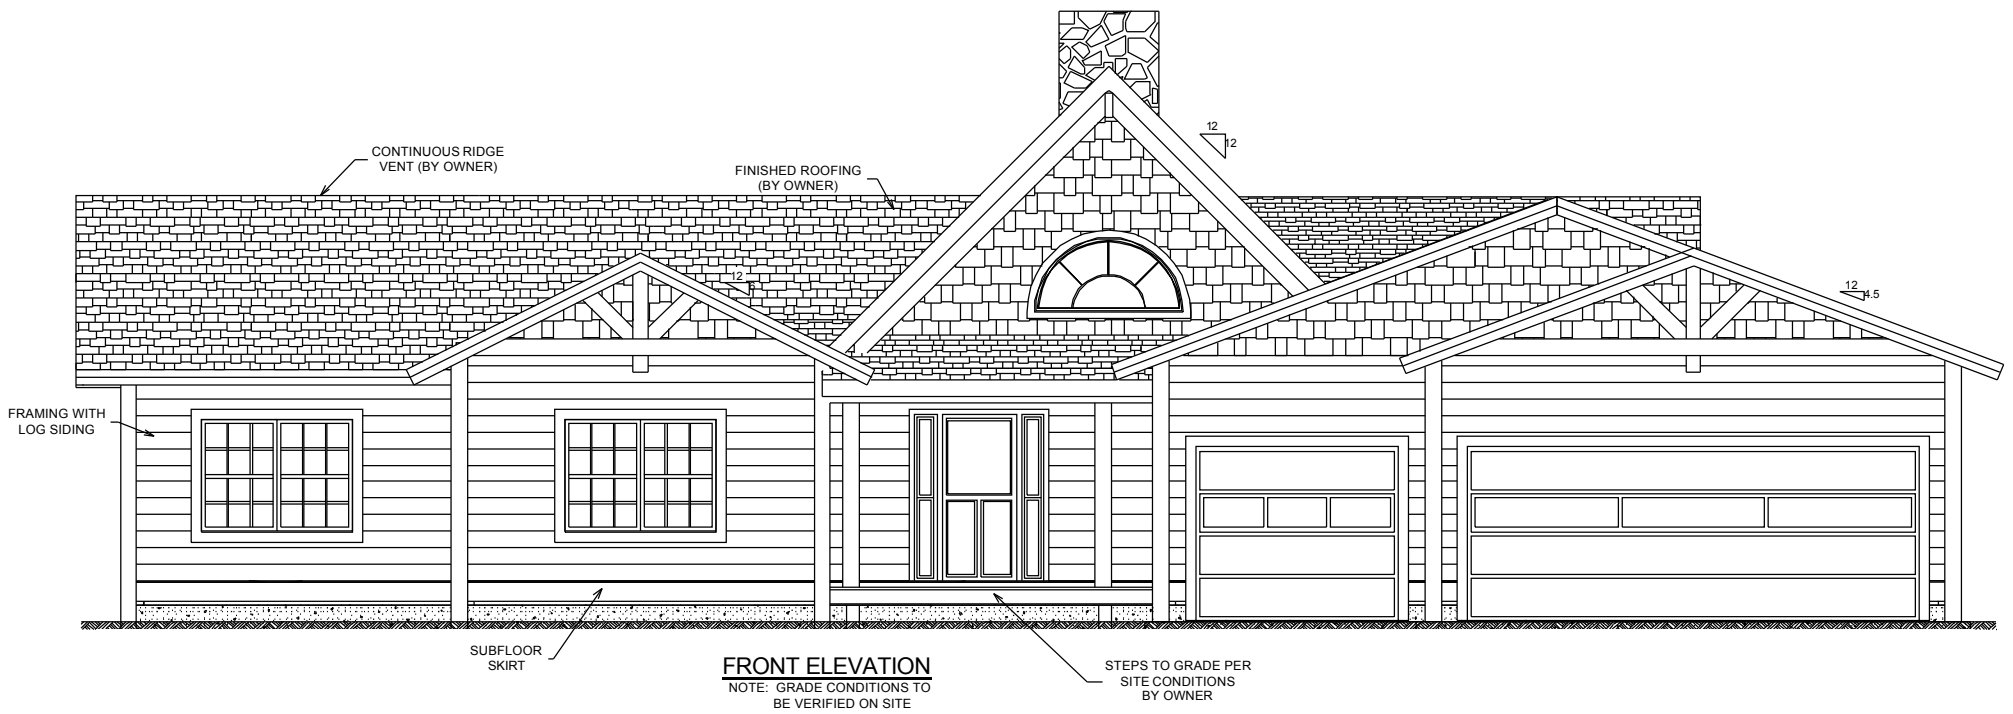

Copyrighted Home Plan ©2011
LLC